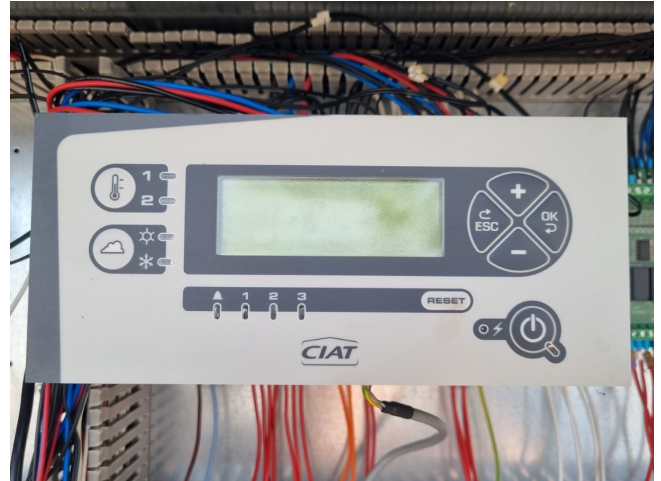

CIAT Connect2 control module

Specifications

Marka	CIAT
Rodzaj	Connect2 control module
Spec.	Display and board
Remarks	220x100x200 mm (LxWxH)
Stock	1

Description

Used CIAT Connect2 control module

Used CIAT Connect2 control module with base board. Deinstalled from a CIAT LD 700V EVO chiller.